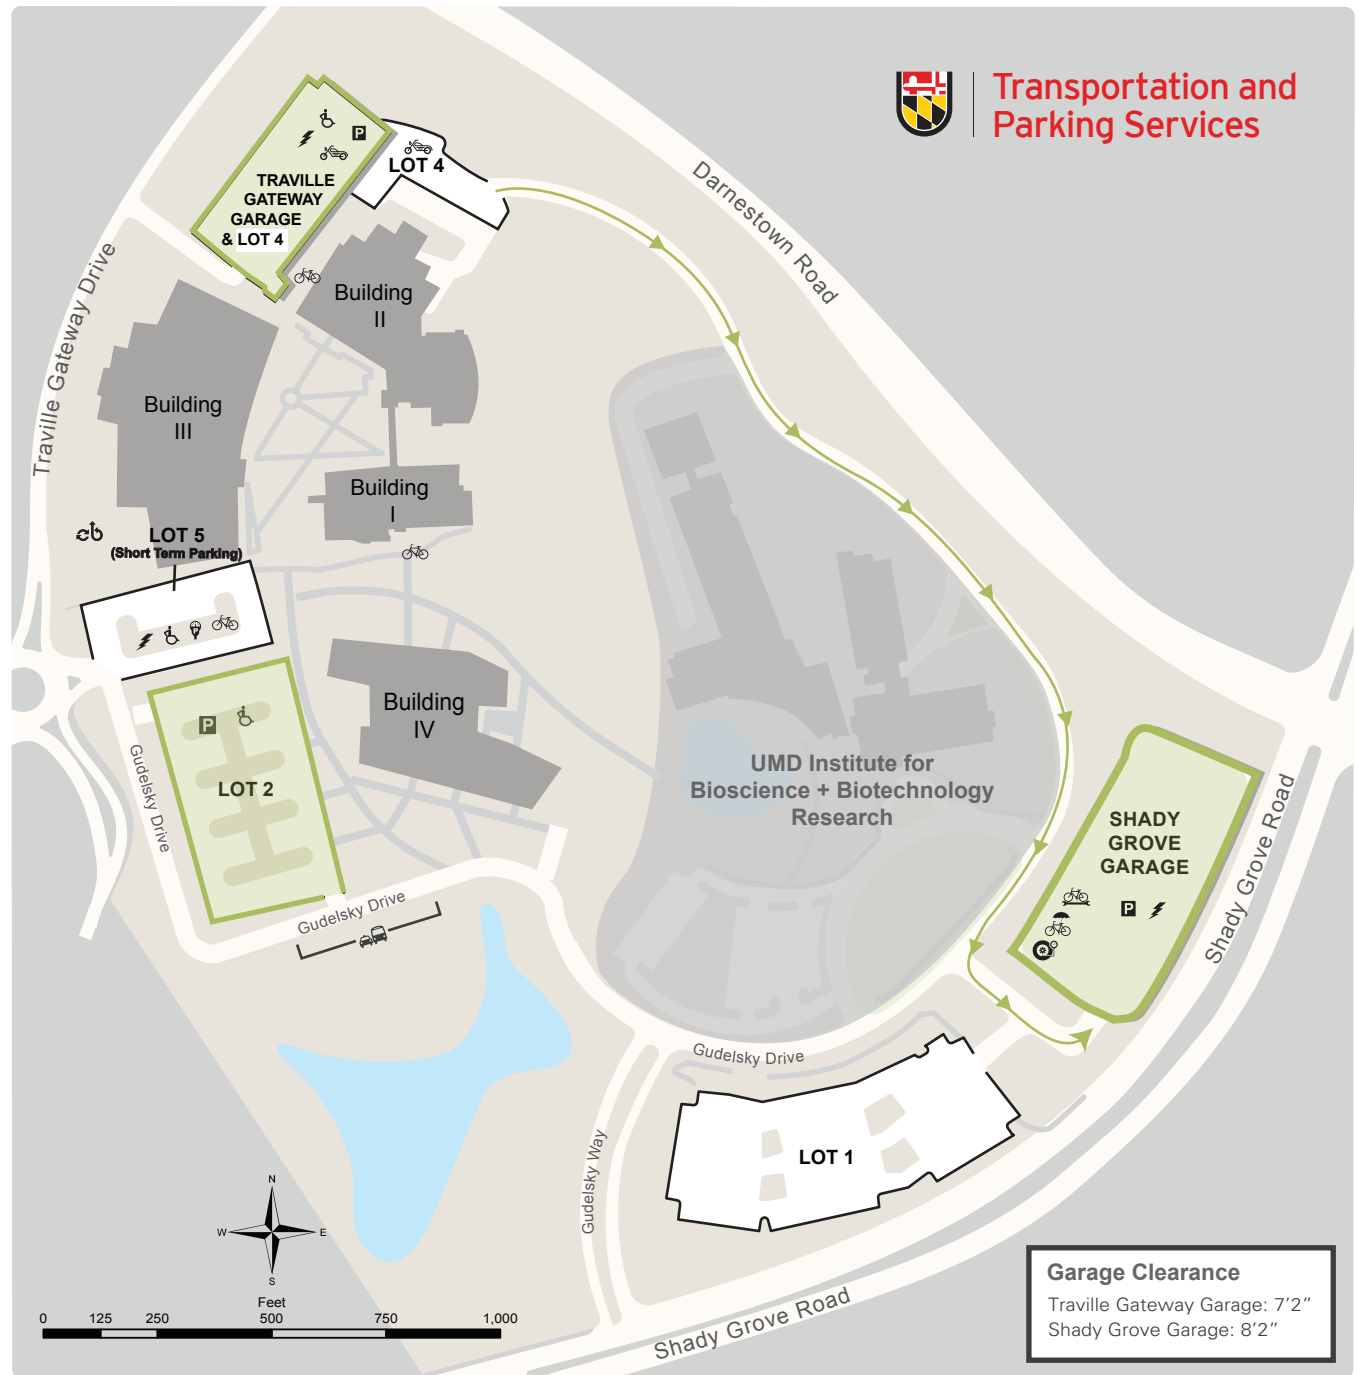

USG PARKING MAP

Transportation and
Parking Services

LEGEND

- Visitor Parking
- Disabled Parking
- Bicycle Parking
- Covered Bike Parking
- Bike Repair Station
- Charging Station
- Bikeshare Station
- Motorcycle Parking
- Car Tire Pump
- Service Parking
- Short Term Parking (20 mins)

VISITOR PARKING RATES

Parking Rates \$4/hr (Maximum \$16/day)
24 hours, 7 days a week

PARKING ASSIGNMENTS

Employee Parking LOT 4
Traville Gateway Garage
Shady Grove Garage (overflow)

Student Parking LOT 1
Shady Grove Garage
Levels 2-6 of Traville Gateway Garage: M-F;
4pm - 6am & All Day on Weekends

Visitor Parking Levels 2-6 of Traville Gateway Garage
Shady Grove Garage
LOT 2

NOTE: Printed map subject to change.

VISIT OUR WEBSITE FOR THE MOST CURRENT MAP
shadygrove.umd.edu/parking

Garage Clearance
Traville Gateway Garage: 7'2"
Shady Grove Garage: 8'2"

VISITOR PARKING

In the event that Traville Gateway Garage fills, proceed through Lot 4 to Shady Grove Garage. **Event parking in Lot 4 (inside and outside the garage) is prohibited.**