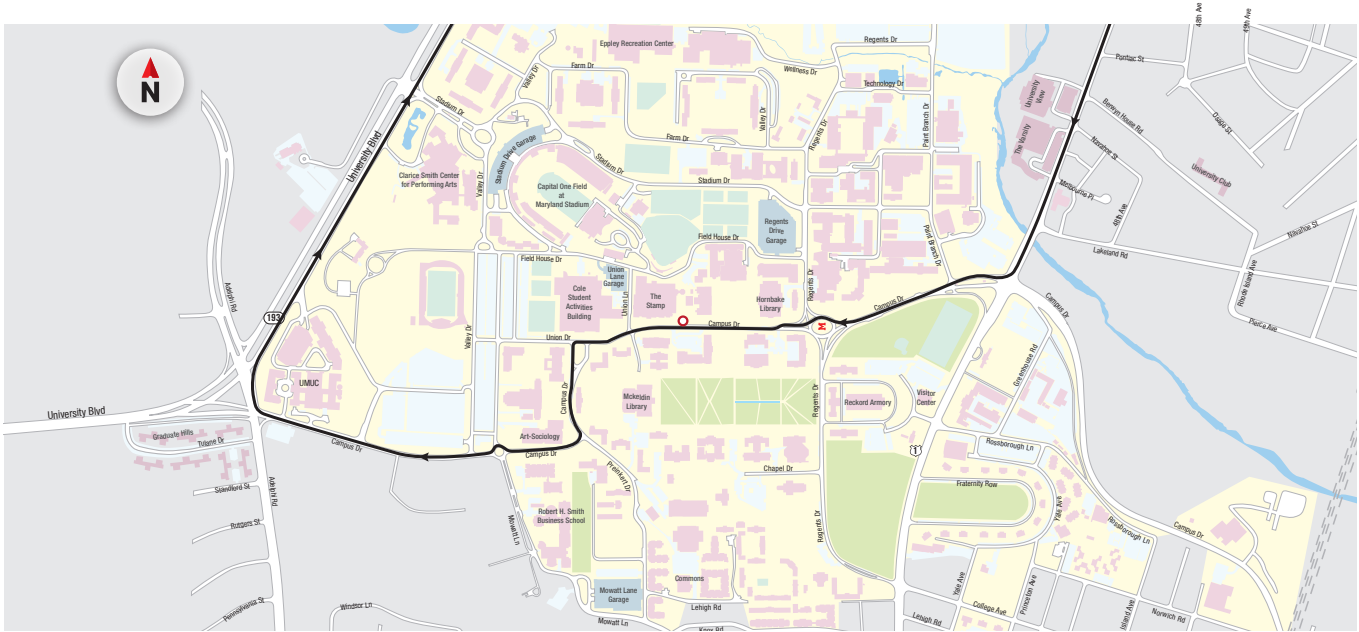

USG THE UNIVERSITIES AT SHADY GROVE

ways to find your nextbus

SMS Text Devices:

Text "NBUS UMD
[nextBUS #]" to 41411

Website:

- Log onto: www.transportation.umd.edu
- Click on the NextBus button at the top of the page
- Select your route, then direction, then your stop.

Monitors:

View bus arrival times for Lot HH, the Union and Regents Garage from the monitors located in the lower Southeast entrance of the Union and in the lobby of the Transportation Office (Regents Garage).

Phone:

- Dial (301) 314-2255
- Select Option 2
- Select Option 1
- Following prompts, enter five-digit NextBus # located beside each stop listing.

Bus Shelter LCD Screens:

LCD screens are located at various bus shelters. The screens will tell you the approximate bus arrival times.

NextBUS #	Stop #	Stop Location
10001	●	Stamp Student Union - Slip
34777	1	The Universities at Shady Grove
10001	●	Stamp Student Union - Slip