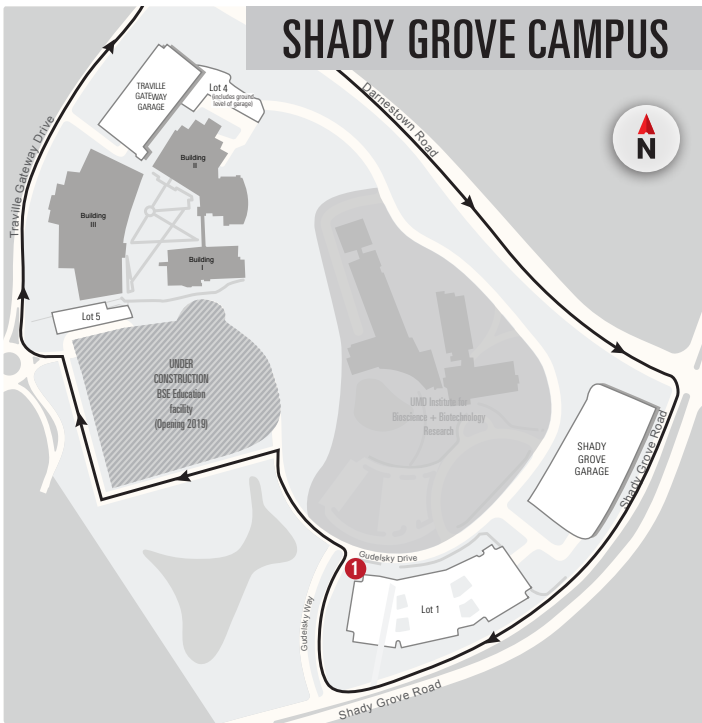

USG THE UNIVERSITIES AT SHADY GROVE

ways to find your nextbus

SMS Text Devices:

Text "NBUS UMD
[nextBUS #]" to 41411

Website:

- Log onto: www.transportation.umd.edu
- Click on the NextBus button at the top of the page
- Select your route, then direction, then your stop.

Monitors:

View bus arrival times for Lot HH, the Union and Regents Garage from the monitors located in the lower Southeast entrance of the Union and in the lobby of the Transportation Office (Regents Garage).

Phone:

- Dial (301) 314-2255
- Select Option 2
- Select Option 1
- Following prompts, enter five-digit NextBus # located beside each stop listing.

Bus Shelter LCD Screens:

LCD screens are located at various bus shelters. The screens will tell you the approximate bus arrival times.

NextBUS #	Stop #	Stop Location
10001	●	Stamp Student Union - Slip
34777	1	The Universities at Shady Grove
10001	●	Stamp Student Union - Slip