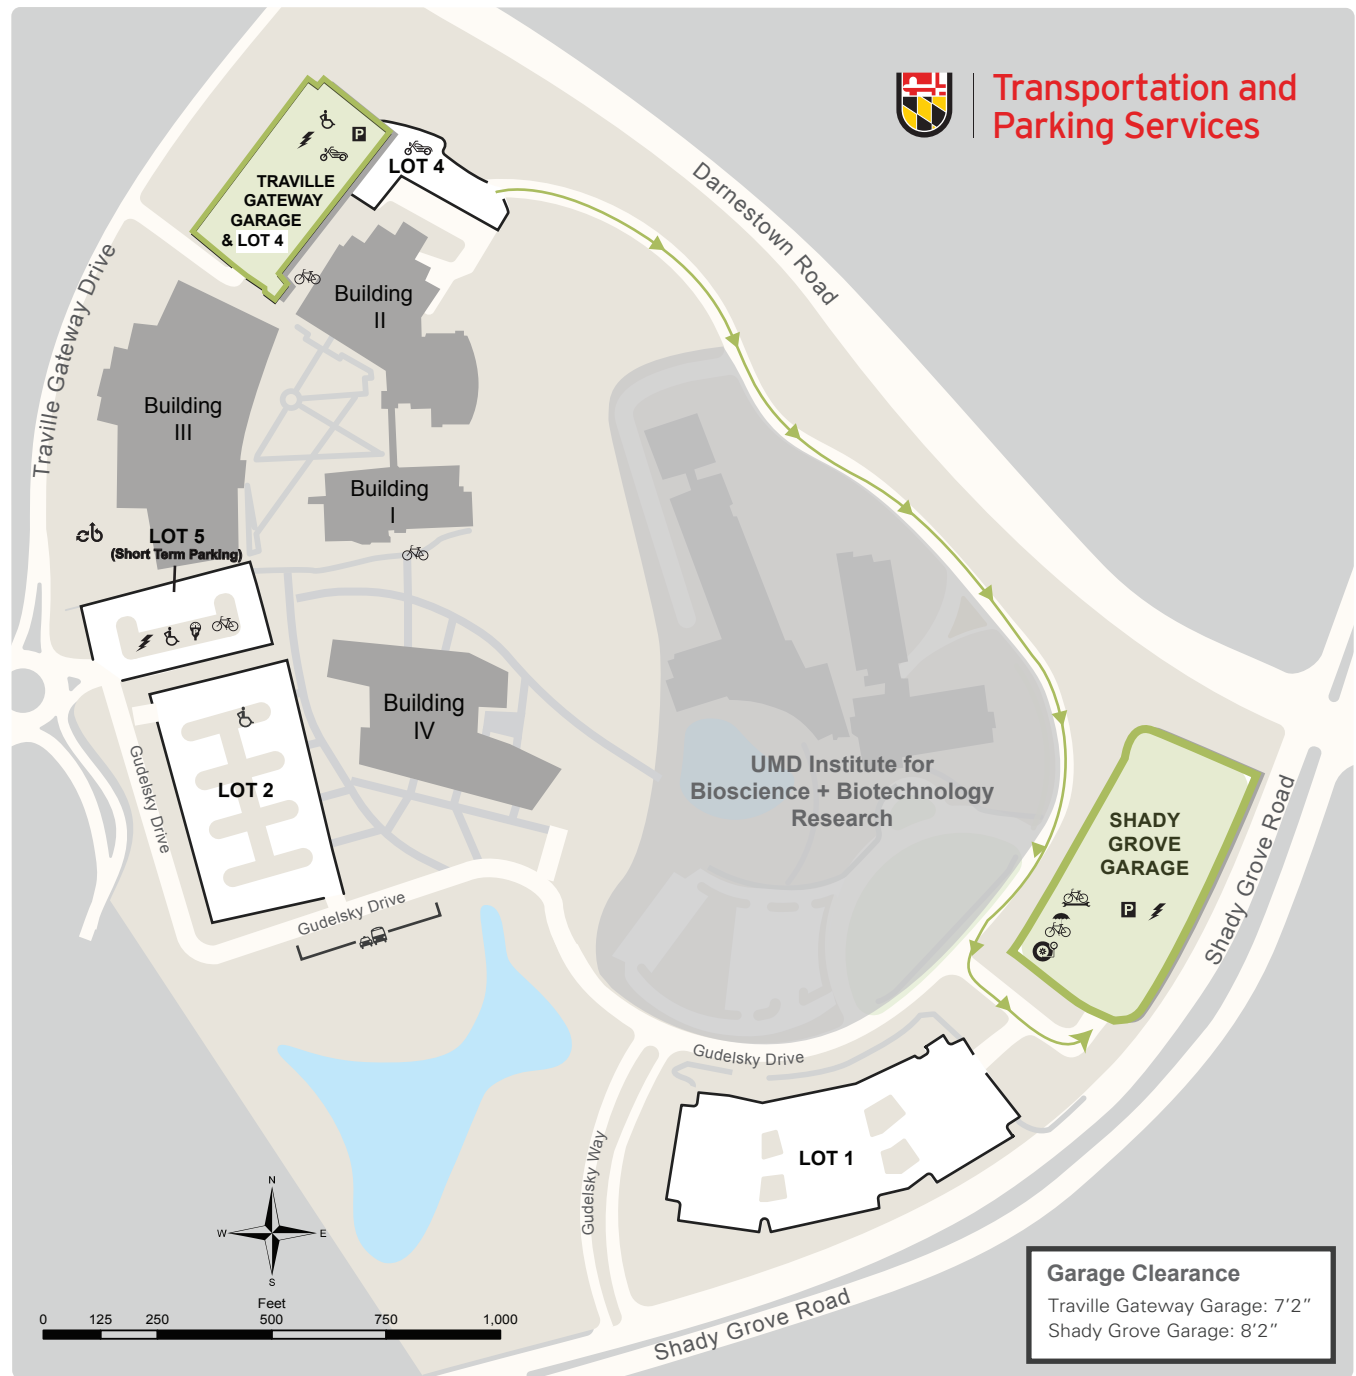

USG PARKING MAP

2019-2020

Transportation and
Parking Services

LEGEND

Visitor Parking	Charging Station
Disabled Parking	Bikeshare Station
Bicycle Parking	Motorcycle Parking
Covered Bike Parking	Car Tire Pump
Bike Repair Station	Service Parking
	Short Term Parking (20 mins)

VISITOR PARKING RATES

Parking Rates $2/hr (Maximum $14/day)
24 hours, 7 days a week

PARKING ASSIGNMENTS

Employee Parking LOT 4
Traville Gateway Garage
Shady Grove Garage (overflow)

Student Parking LOT 1
Shady Grove Garage
Levels 2-6 of Traville Gateway Garage: M-F;
4pm - 6am & All Day on Weekends

Visitor Parking Levels 2-6 of Traville Gateway Garage
Shady Grove Garage

NOTE: Printed map subject to change.

VISIT OUR WEBSITE AT:

Garage Clearance

Traville Gateway Garage: 7'2"
Shady Grove Garage: 8'2"

VISITOR PARKING

In the event that Traville Gateway Garage fills, proceed through Lot 4 to Shady Grove Garage. **Event parking in Lot 4 (inside and outside the garage) is prohibited.** If you have an oversized vehicle, contact your project coordinator for parking location.