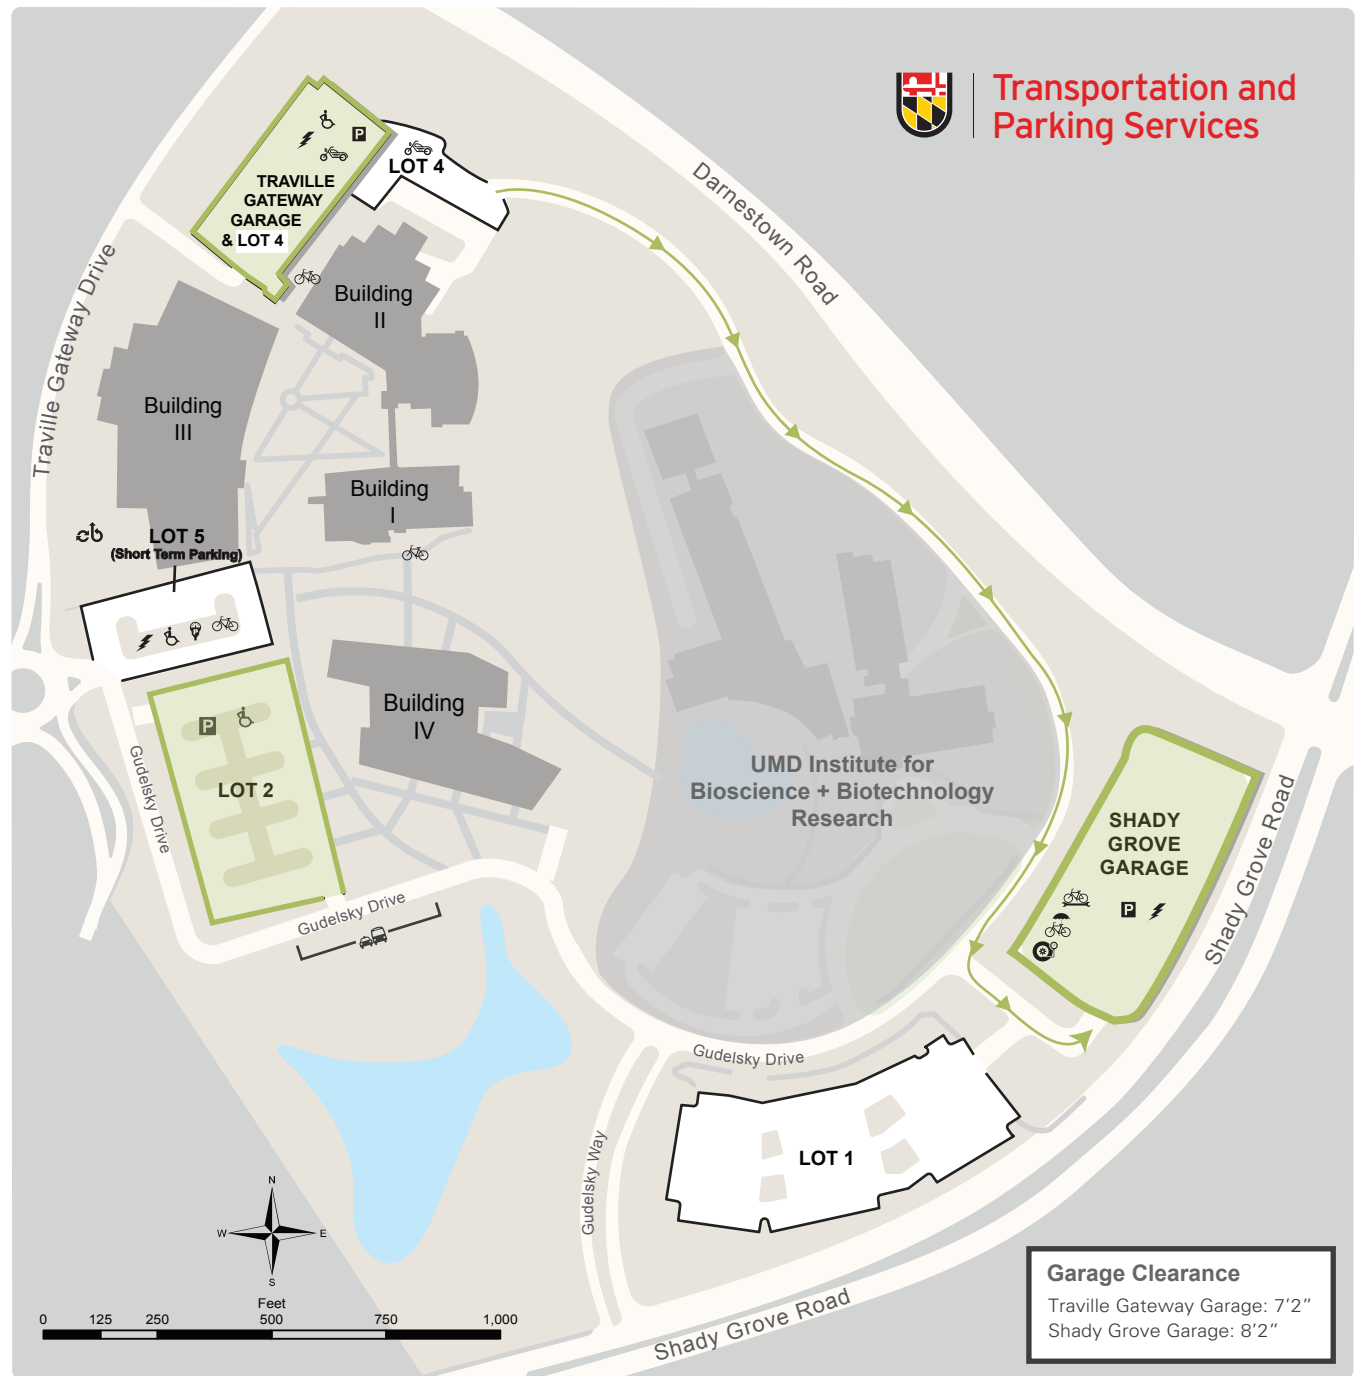

## LEGEND

- |                      |                              |
|----------------------|------------------------------|
| Visitor Parking      | Charging Station             |
| Disabled Parking     | Bikeshare Station            |
| Bicycle Parking      | Motorcycle Parking           |
| Covered Bike Parking | Car Tire Pump                |
| Bike Repair Station  | Service Parking              |
|                      | Short Term Parking (20 mins) |

## PARKING ASSIGNMENTS

**Employee Parking**      LOT 4  
Traville Gateway Garage  
Shady Grove Garage (overflow)

**Student Parking**      LOT 1  
Shady Grove Garage  
Levels 2-6 of Traville Gateway Garage: M-F;  
4pm - 6am & All Day on Weekends

**Visitor Parking**      Levels 2-6 of Traville Gateway Garage  
Shady Grove Garage  
LOT 2

**NOTE:** Printed map subject to change.

**VISIT OUR WEBSITE FOR THE MOST CURRENT MAP**

[shadygrove.umd.edu/about-usg/directions-transportation/parking](http://shadygrove.umd.edu/about-usg/directions-transportation/parking)

## VISITOR PARKING

In the event that Traville Gateway Garage fills, proceed through Lot 4 to Shady Grove Garage. **Event parking in Lot 4 (inside and outside the garage) is prohibited.** If you have an oversized vehicle, contact your project coordinator for parking location.